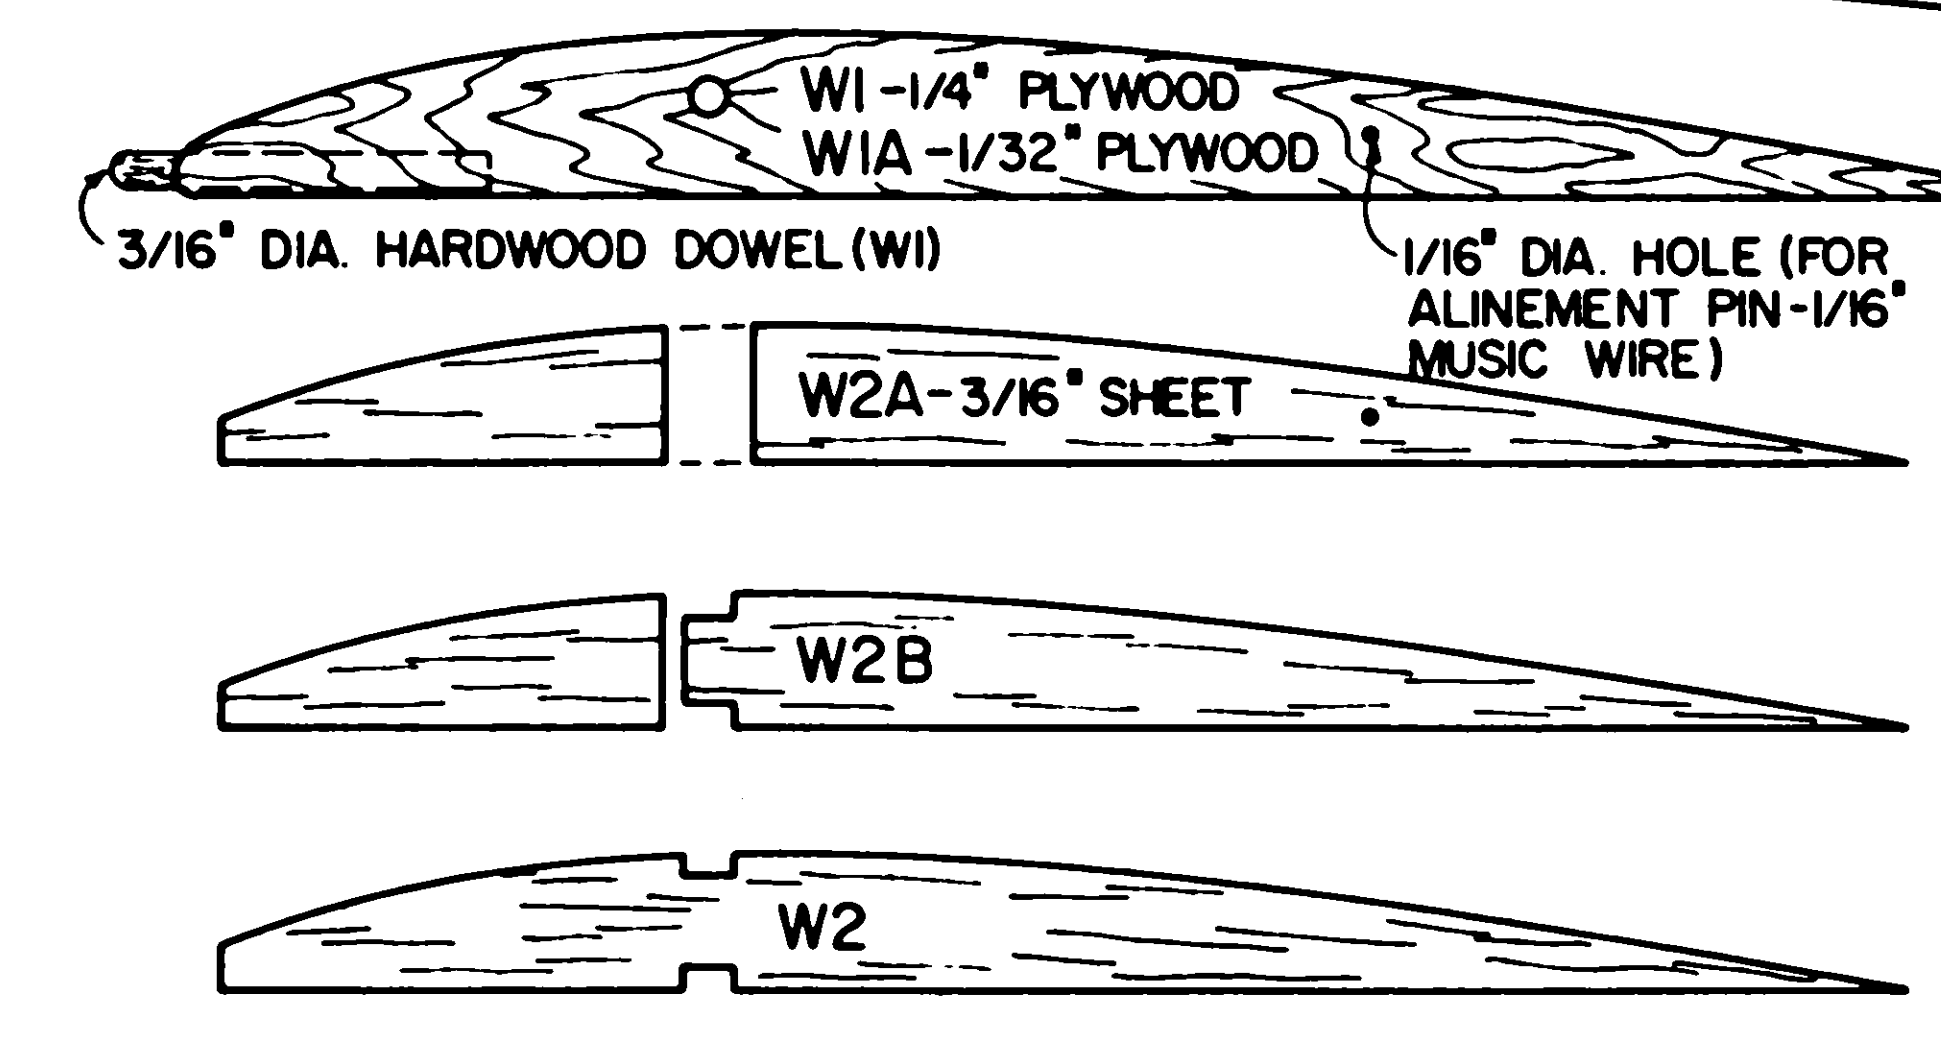

RIGHT WING - TOP SHEETING AND CAPS STRIPS NOT SHOWN FOR CLARITY

© RCM ALL COMMERCIAL RIGHTS RESERVED

A HIGH PERFORMANCE ELECTRIC POWERED SAILPLANE

ELECTRA LITE

WING SPAN: 92"
 WING AREA: 818 SQ. IN.
 FUSELAGE LENGTH: 45.12 IN.
 POWERED BY: ASTRO 05 MOTOR

DESIGNED BY TOM YANTIS & LARRY JOLLY

INKED BY Bob Wallace

0 1 2 3 4 5 6

PLAN NO. 773