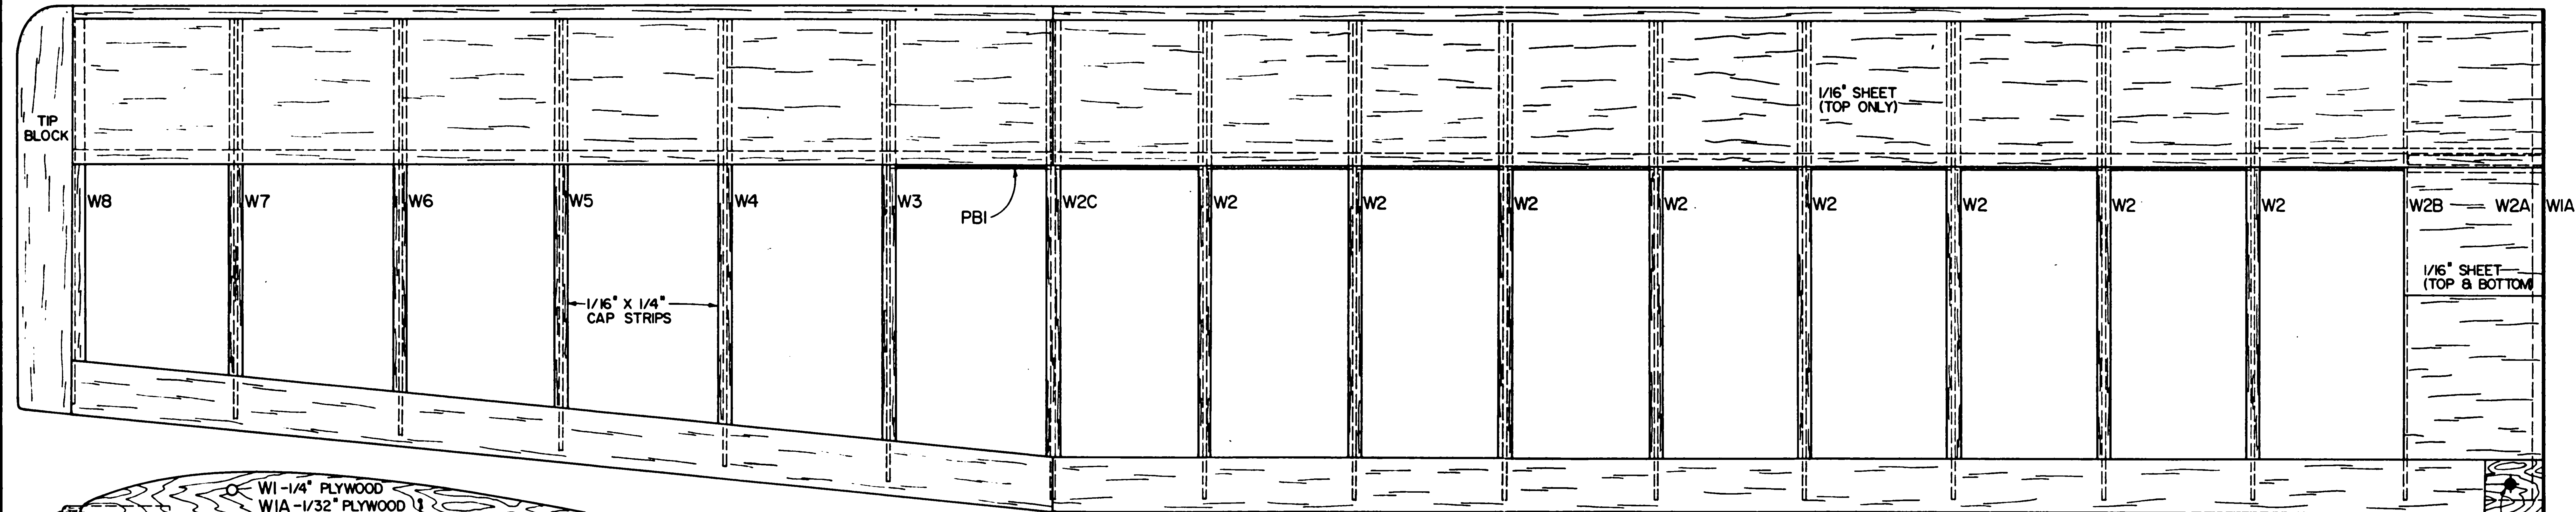

RIGHT WING - TOP SHEETING AND CAPS STRIPS NOT SHOWN FOR CLARITY

© RCM ALL COMMERCIAL RIGHTS RESERVED

A HIGH PERFORMANCE ELECTRIC POWERED SAILPLANE

ELECTRA LITE

WING SPAN: 92"
 WING AREA: 818 SQ. IN.
 FUSELAGE LENGTH: 45.12 IN.
 POWERED BY: ASTRO 05 MOTOR

DESIGNED BY TOM YANTIS & LARRY JOLLY

INKED BY Bob Wallace

0 1 2 3 4 5 6

PLAN NO. 773