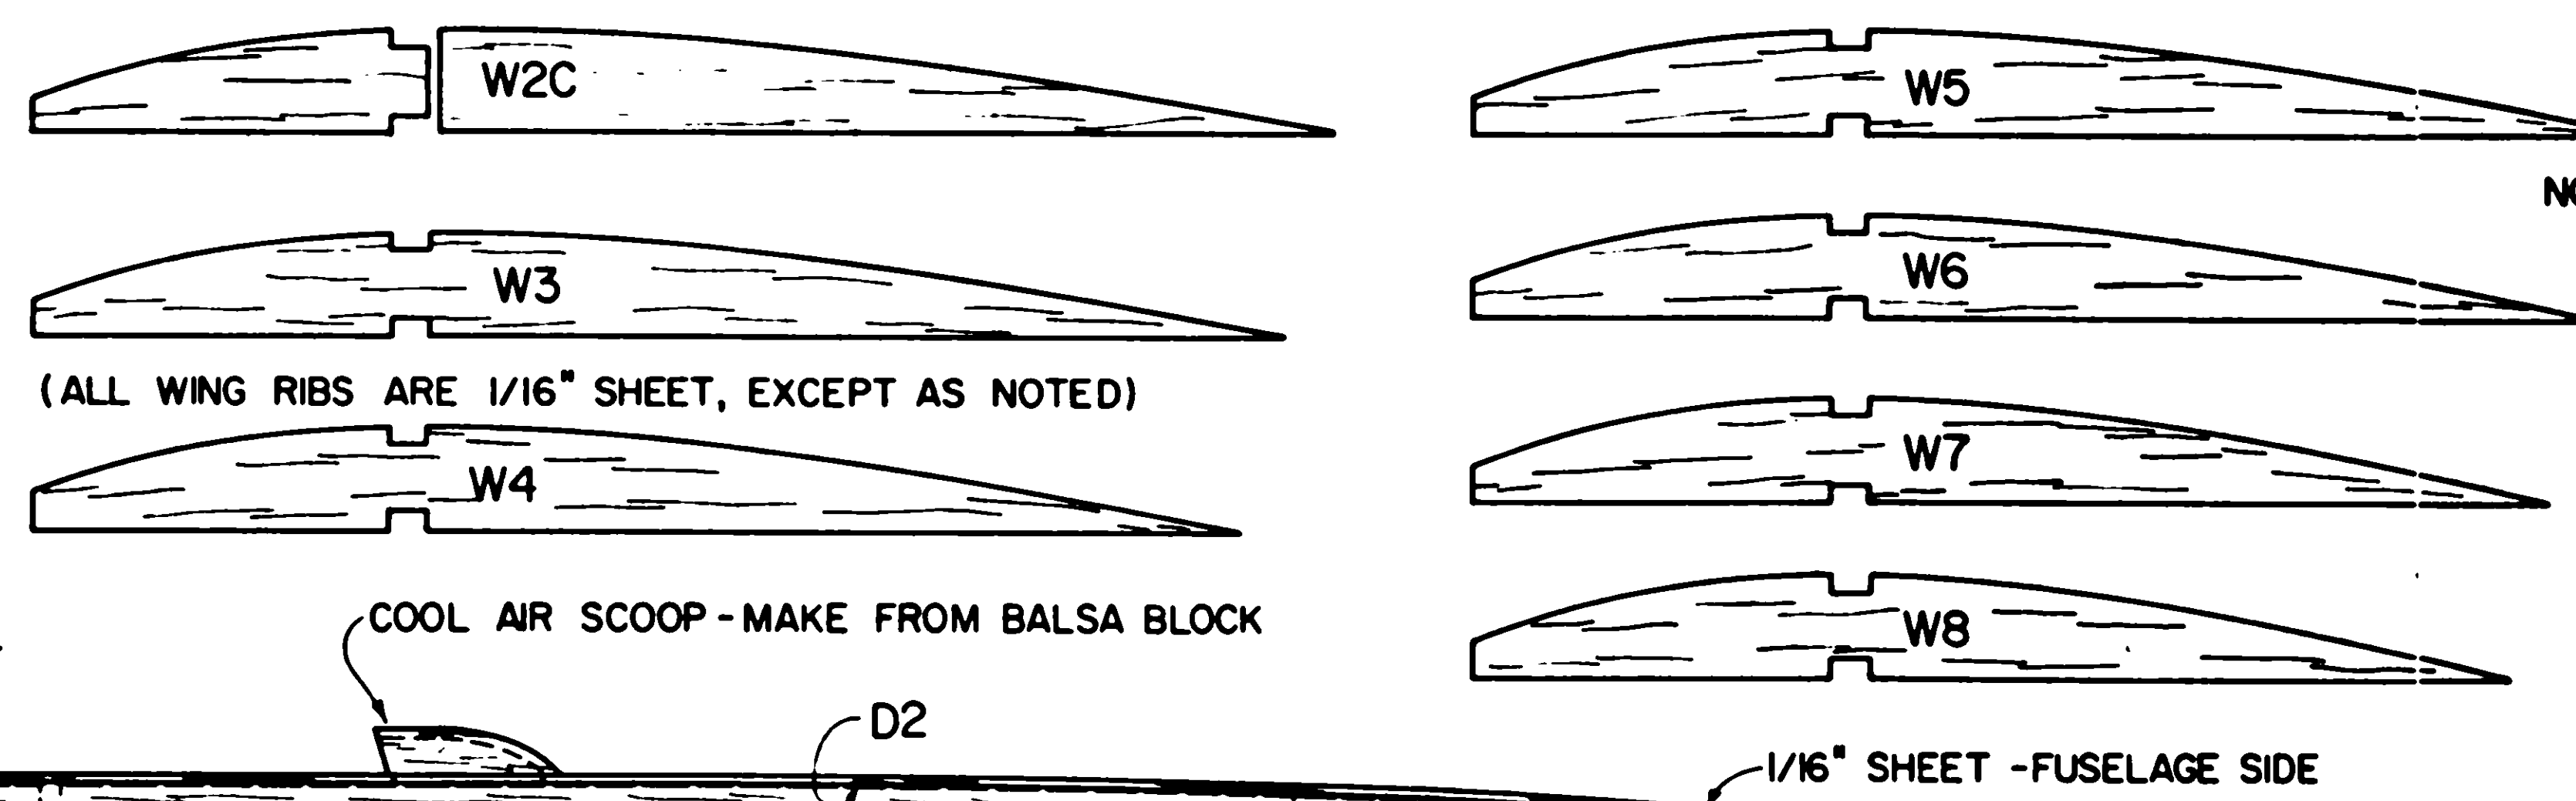

RIGHT WING - TOP SHEETING AND CAPS STRIPS NOT SHOWN FOR CLARITY

© RCM ALL COMMERCIAL RIGHTS RESERVED

A HIGH PERFORMANCE ELECTRIC POWERED SAILPLANE

ELECTRA LITE

WING SPAN: 92"
 WING AREA: 818 SQ. IN.
 FUSELAGE LENGTH: 45.12 IN.
 POWERED BY: ASTRO 05 MOTOR