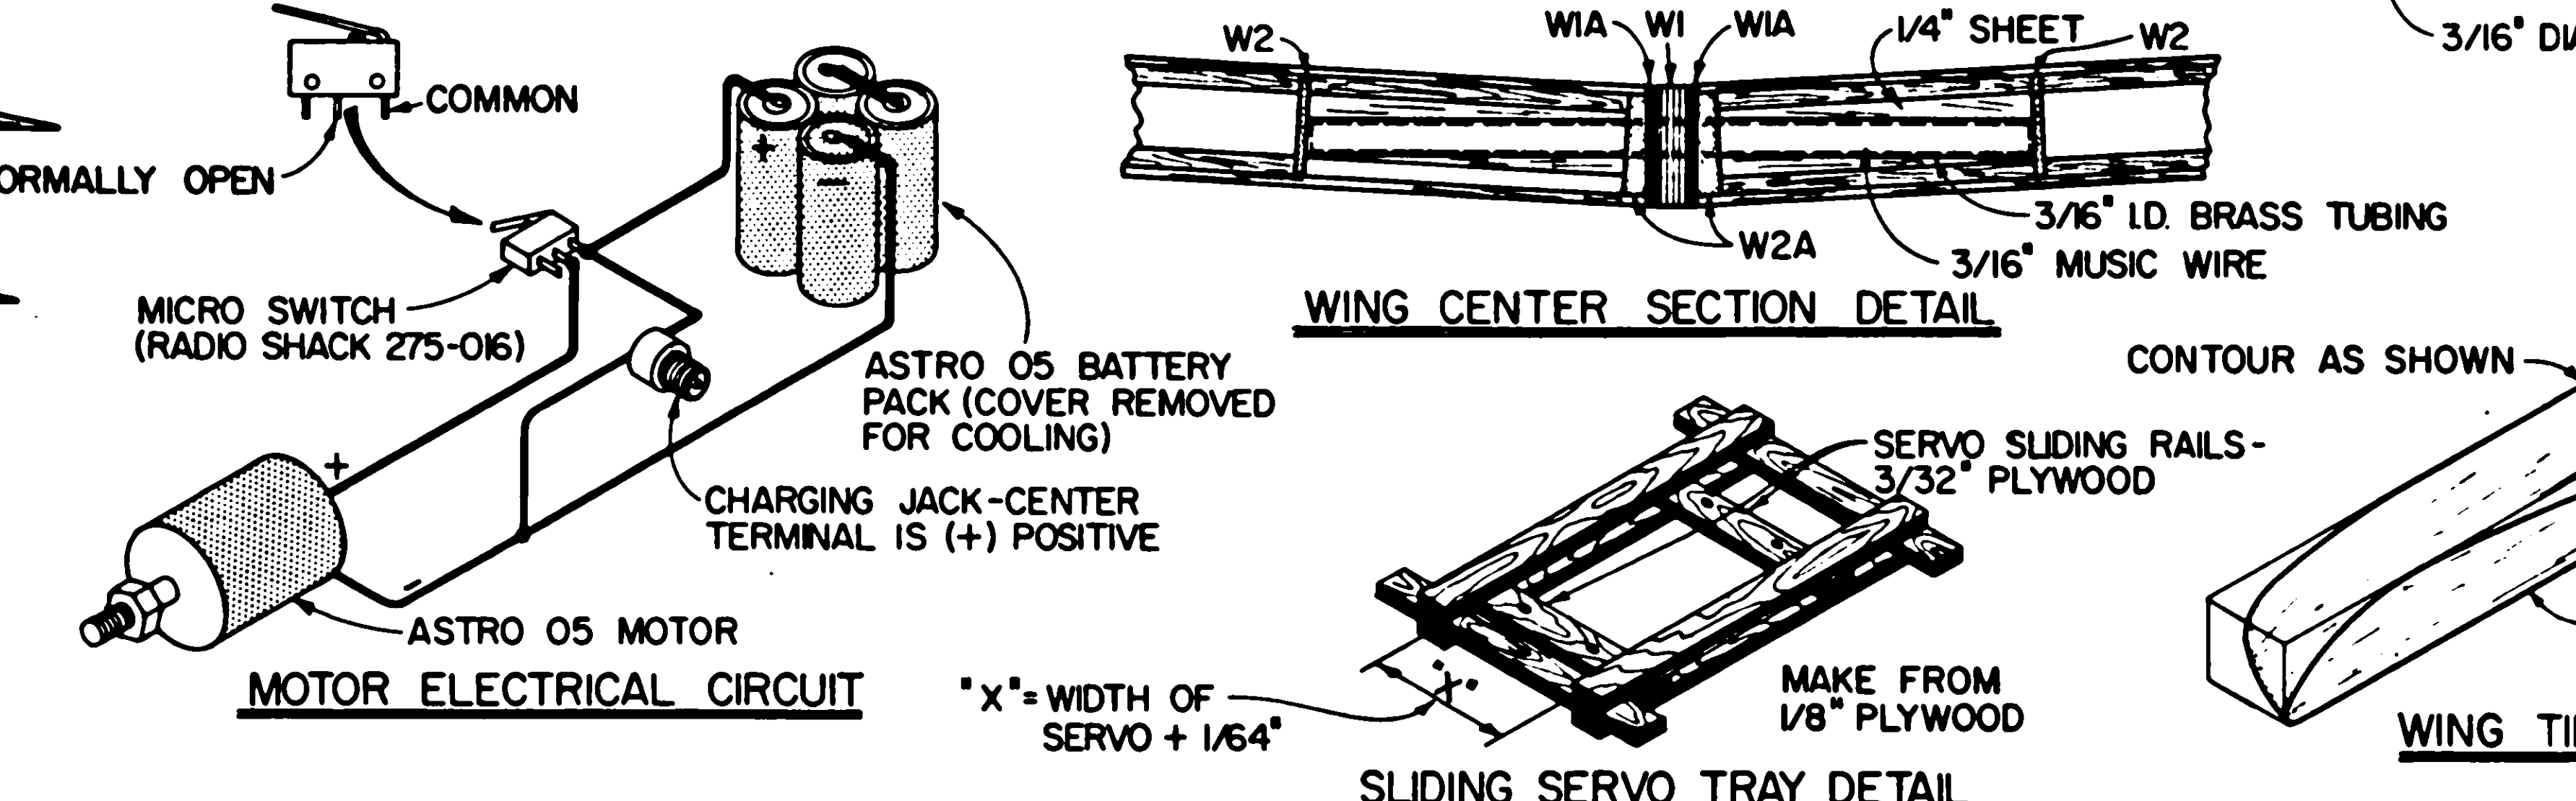

RIGHT WING - TOP SHEETING AND CAPS STRIPS NOT SHOWN FOR CLARITY

© RCM ALL COMMERCIAL RIGHTS RESERVED

A HIGH PERFORMANCE ELECTRIC POWERED SAILPLANE

ELECTRA LITE

WING SPAN: 92"
 WING AREA: 818 SQ. IN.
 FUSELAGE LENGTH: 45.12 IN.
 POWERED BY: ASTRO 05 MOTOR

DESIGNED BY TOM YANTIS & LARRY JOLLY

INKED BY Bob Wallace

0 1 2 3 4 5 6

PLAN NO. 773