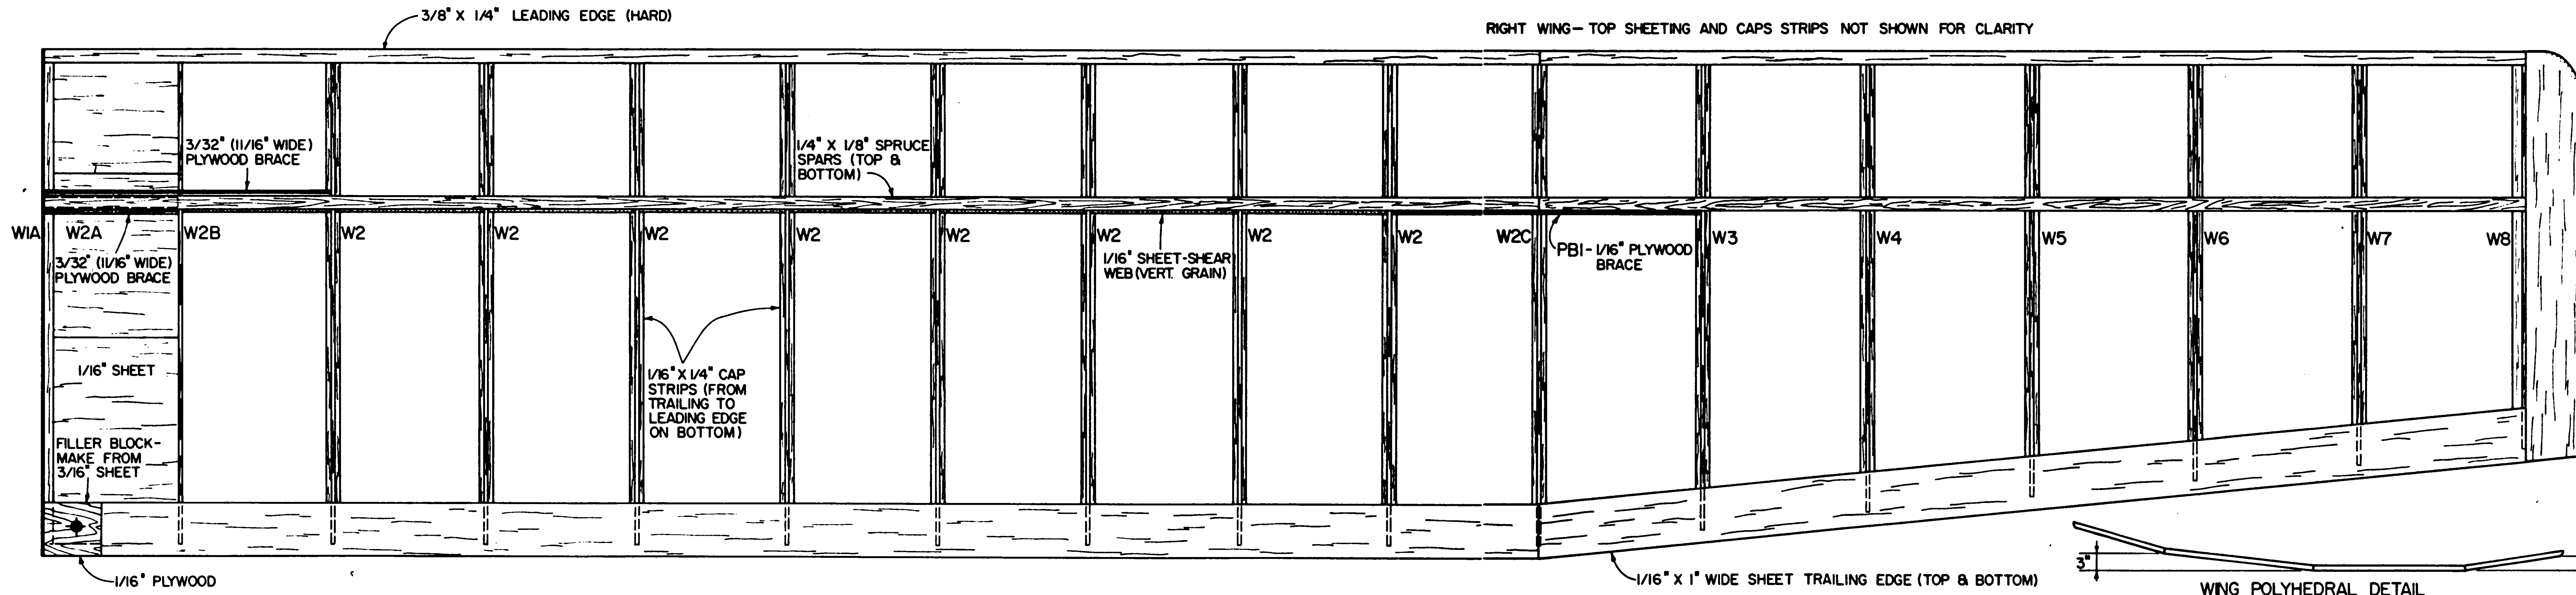

RIGHT WING - TOP SHEETING AND CAPS STRIPS NOT SHOWN FOR CLARITY

© RCM ALL COMMERCIAL RIGHTS RESERVED

A HIGH PERFORMANCE ELECTRIC POWERED SAILPLANE

ELECTRA LITE

WING SPAN: 92"
 WING AREA: 818 SQ. IN.
 FUSELAGE LENGTH: 45.12 IN.
 POWERED BY: ASTRO 05 MOTOR

DESIGNED BY TOM YANTIS & LARRY JOLLY

INKED BY Bob Wallace

0 1 2 3 4 5 6

PLAN NO. 773