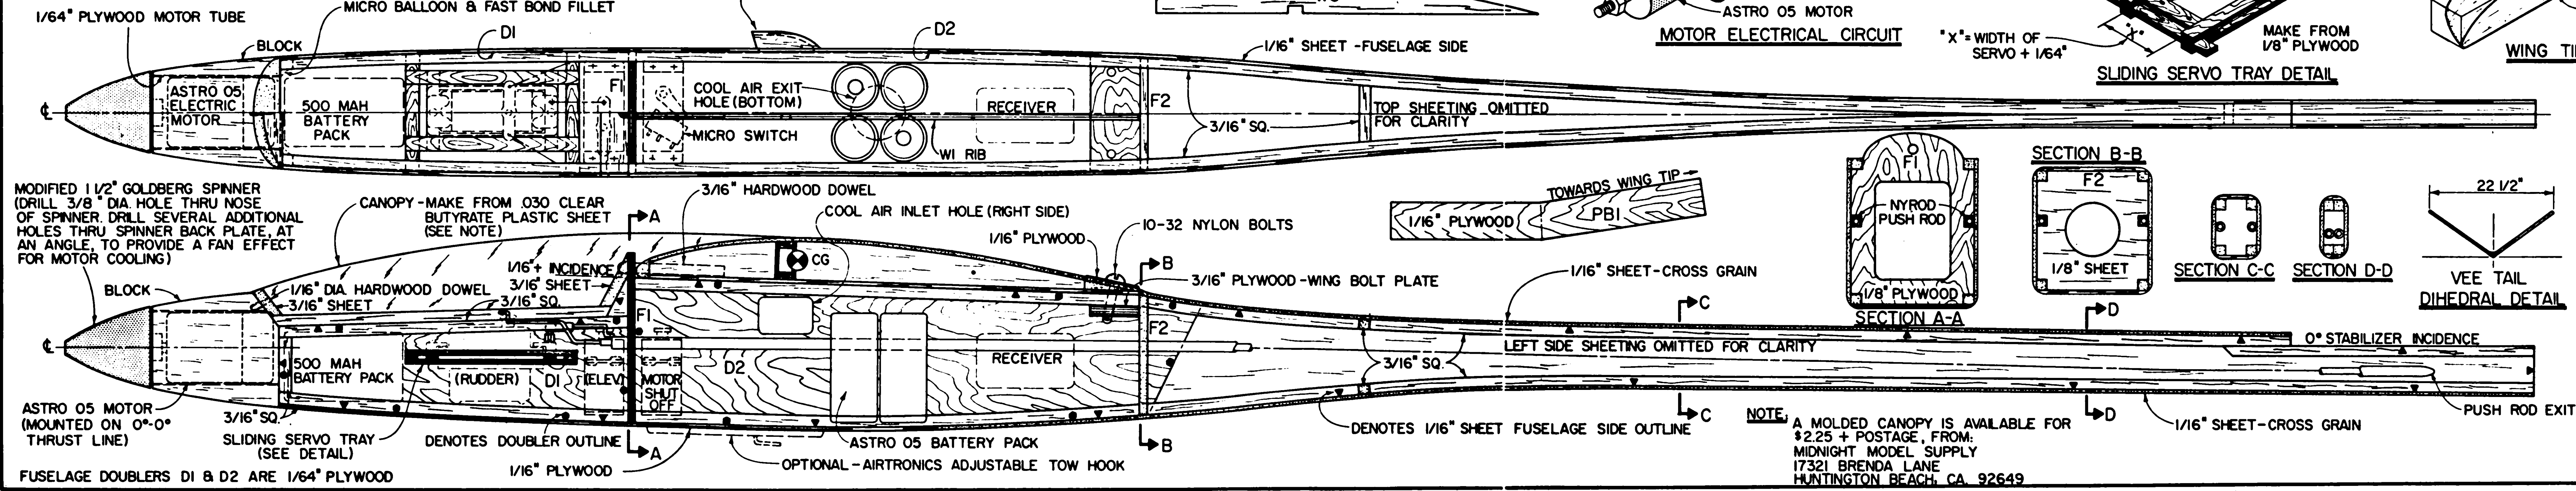

RIGHT WING - TOP SHEETING AND CAPS STRIPS NOT SHOWN FOR CLARITY

© RCM ALL COMMERCIAL RIGHTS RESERVED

A HIGH PERFORMANCE ELECTRIC POWERED SAILPLANE

ELECTRA LITE

WING SPAN: 92"
 WING AREA: 818 SQ. IN.
 FUSELAGE LENGTH: 45.12 IN.
 POWERED BY: ASTRO 05 MOTOR

DESIGNED BY TOM YANTIS & LARRY JOLLY

INKED BY Bob Wallace

0 1 2 3 4 5 6

PLAN NO. 773