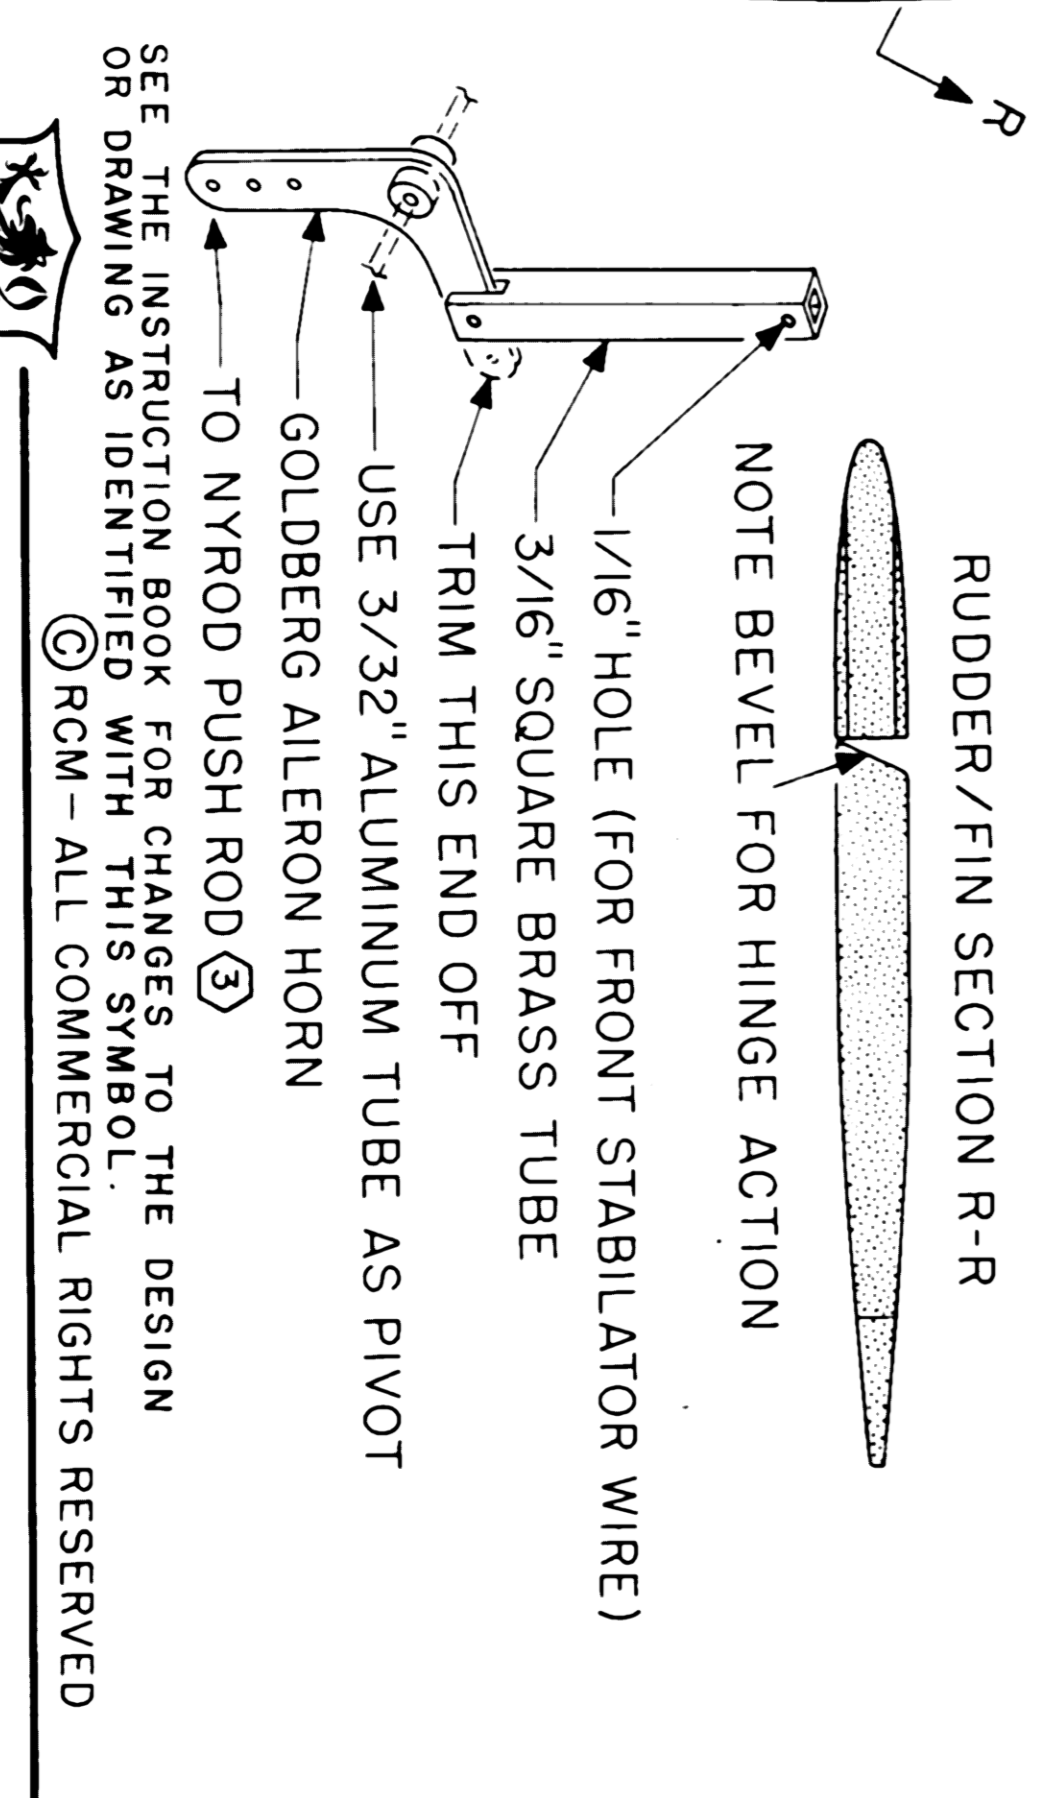

ALL 'AA' AND 'A' RIBS 1/8" HARD BALSA SHEET - CUT OUT 12 OF 'A' RIBS; 10 OF 'AA' RIBS.

BIRD OF TIME

DESIGNED BY DAVE THORNBERG PLANS BY PAUL PELCAN

PLAN NO. 751

0 1 2 3 4 5 6 7 8